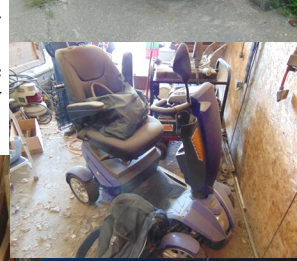

Content Terms: No Buyers Premium! No Reserve! Absolute Auction! Cash or good check w/ proper ID. Everything sold as is. Everything paid for day of sale. Not responsible for accidents or items after sold. All Equipment and Material Sells AS IS Condition Day of Sale. No Reserve! Everything Sells. Please try to attend this quality sale. Many items not listed at this time. This is a Partial Listing Only. Announcements day of sale supersede communication and printed materials. We accept Credit Cards! 4% Electronic Transaction Fee for On-Site Bidders. Fees/Terms may vary for remote and online bidders (if applicable). Items must be removed day of sale!